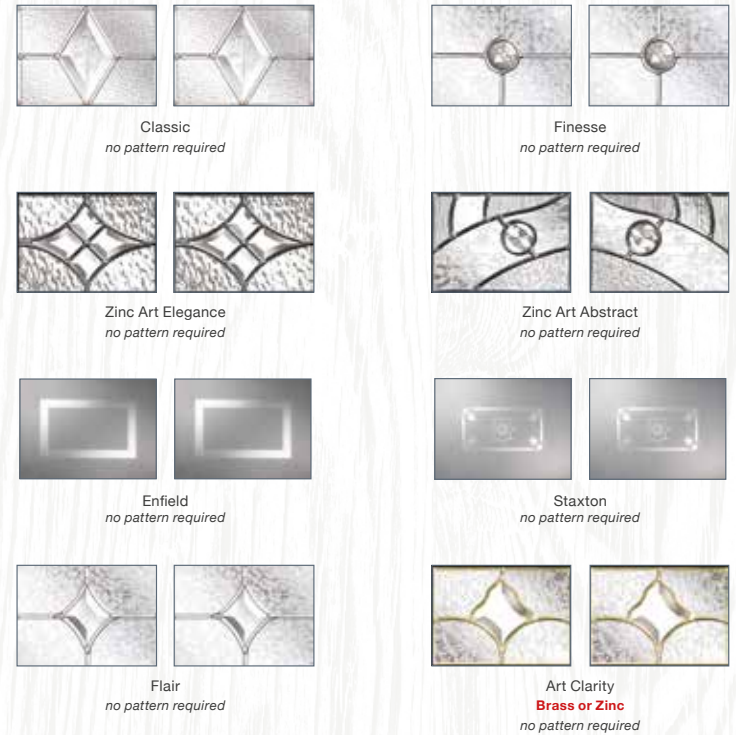

Brass Art Clarity
no pattern required

Mackintosh Rose

Fleur

English Rose

Crystal Bohemia
Blue, Green, Red or Frost

Zinc Art Elegance
no pattern required

Zinc Art Abstract
no pattern required

Staxton
no pattern required

4 Panel 1 Arch

Glass Designs

4 Panel 2 Square

Glass Designs

4 Panel 2 Square, Black Brown, Classic Furniture, Classic Glass

Composite Side Panel

Glazed Side Panel

Glass Designs

Glass Patterns

Colour Options

The doors in our collection are available in a diverse range of colours (both sides) to suit the character of your home. One colour can be selected for the external side of the door and a completely different colour for the interior, allowing the door to truly reflect the homeowner's personality and complement both the building's character and internal design.