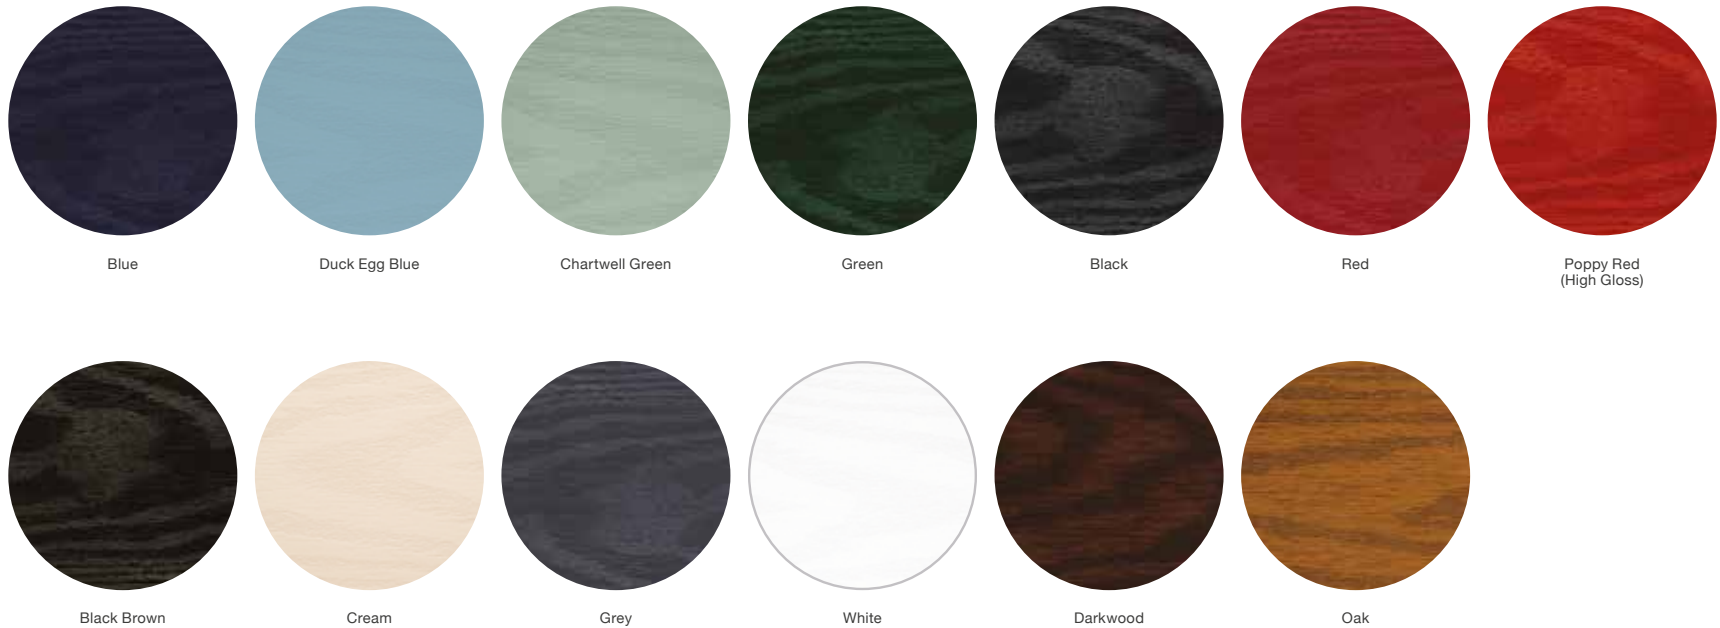

Colour Options

The doors in our collection are available in a diverse range of colours (both sides) to suit the character of your home. One colour can be selected for the external side of the door and a completely different colour for the interior, allowing the door to truly reflect the homeowner's personality and complement both the building's character and internal design.

Door Colours