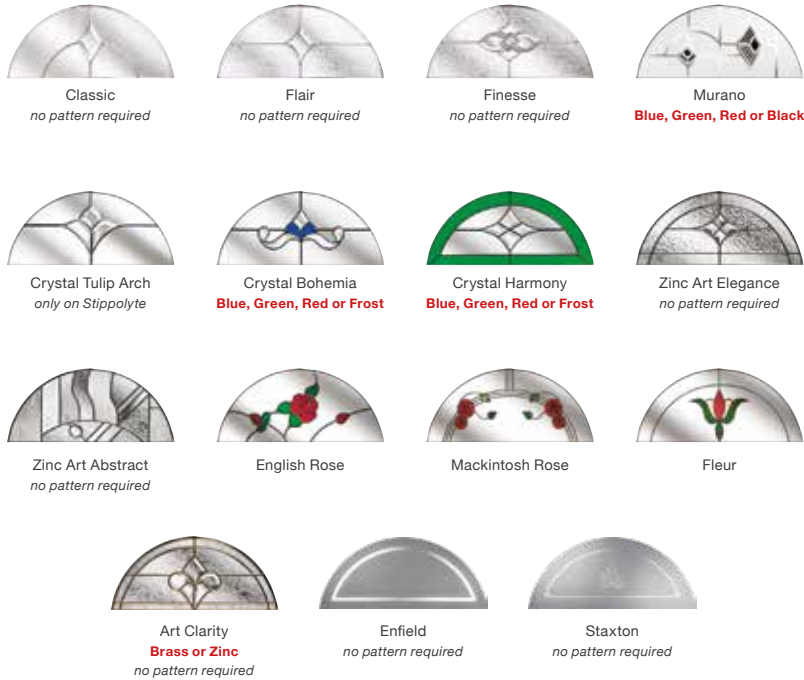

Glass Designs