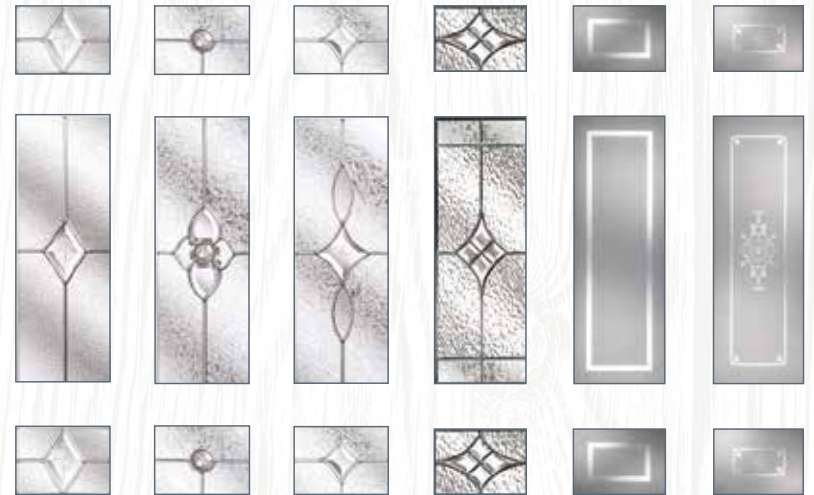

Murano **Black, Blue, Green or Red** Flair *no pattern required* Enfield *no pattern required*

Zinc Art Elegance *no pattern required* Zinc Art Abstract *no pattern required* Art Clarity **Brass or Zinc** *no pattern required* Staxton *no pattern required*

4 Panel

6 Panel

Cottage

Mid 3 Square

Colours

Glass Designs

Classic Finesse Flair Zinc Art Elegance Enfield Staxton
no pattern required no pattern required no pattern required no pattern required no pattern required no pattern required

Etched Squares
no pattern required

Kensington
no pattern required

Matrix
no pattern required

Murano
Black, Blue, Green or Red
only on clear

Zinc Art Elegance
no pattern required

Classic
no pattern required