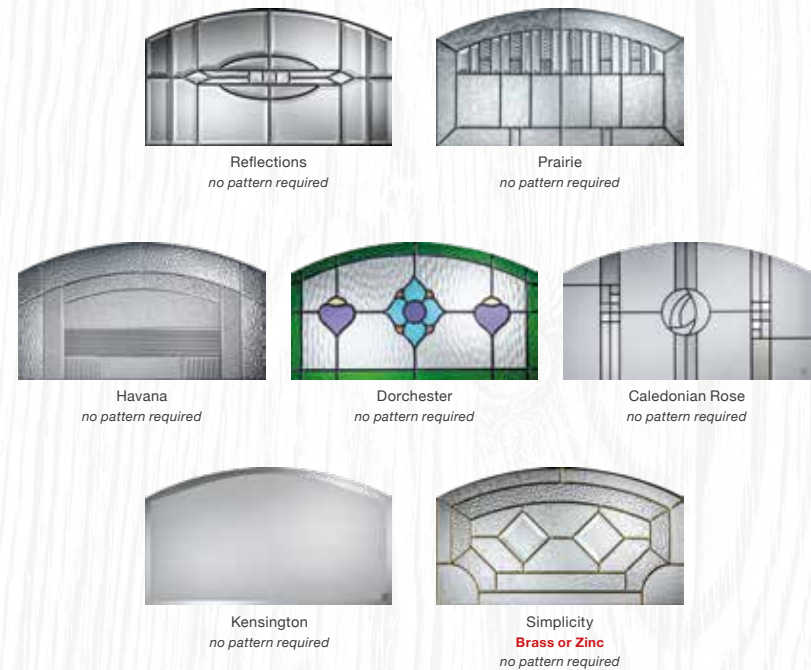

Zinc Art
Abstract
no pattern
required

Enfield
no pattern
required

Staxton
no pattern
required

2 Panel 4 Square

3 Panel 1 Square

Glass Designs

Glass Designs

3 Panel 1 Square, Chartwell Green, Dorchester Glass

2 Panel 1 Grill, Darkwood, Satin Glass

2 Panel 1 Grill

2 Panel 1 Square

Glass Patterns

Stippolyte™ Cotswold™ Chantilly™ Digital™ Flemish™ Charcoal Sticks™

Florielle™ Oak™ Satin Autumn™ Minster™

Everglade™ Mayflower™ Contora™ Taffeta™ Pelérine™ Warwick™