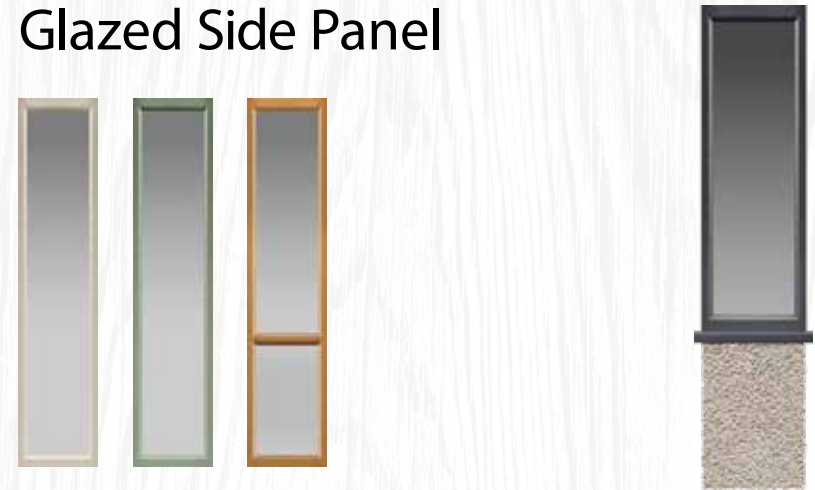

Glazed Side Panel