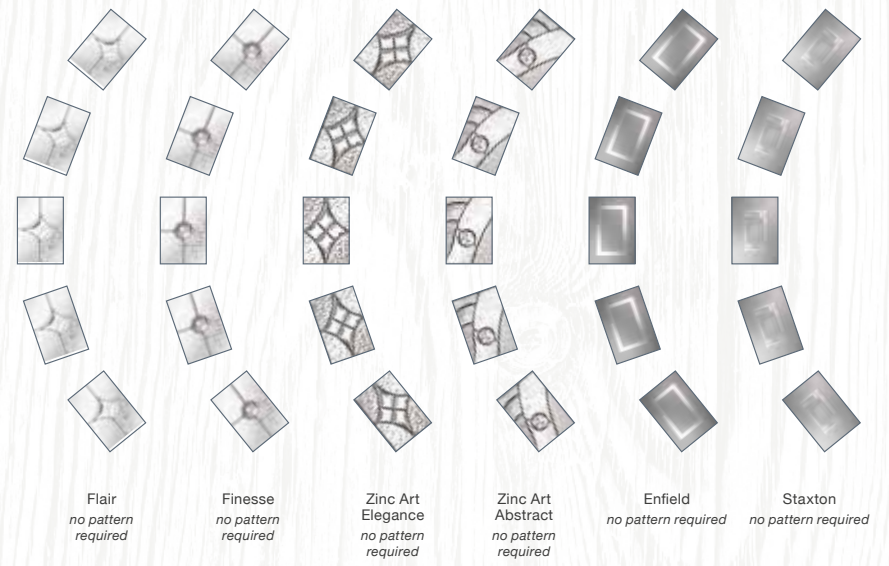

3 Diamond

Curve

Glass Patterns

Glass Designs

3 Diamond, Chartwell Green, Stippolyte™ Glass

2 Panel 2 Square, White, Flair Glass

2 Panel 2 Square

2 Panel 2 Arch