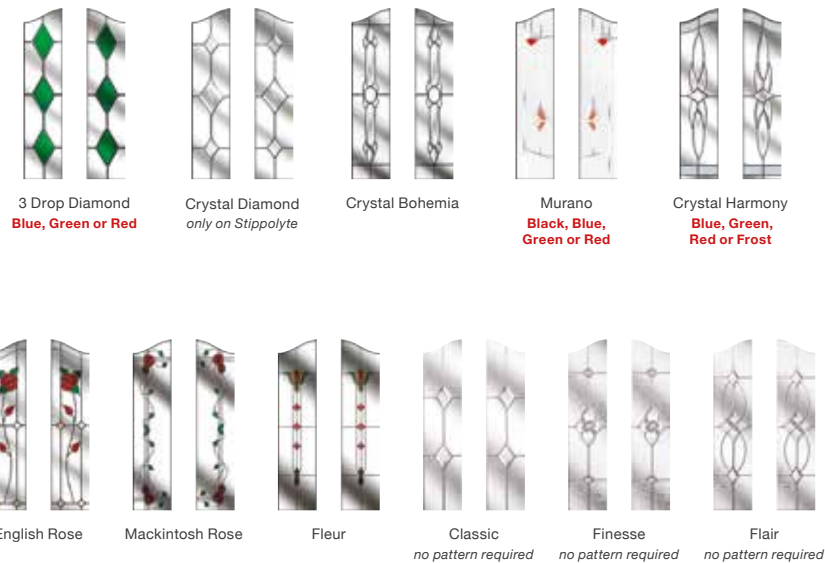

Crystal Bohemia

Zinc Art Elegance
no pattern required

Zinc Art Abstract
no pattern required

Brass Art Clarity
no pattern required

Crystal Harmony
Blue, Green, Red or Frost

Finesse
no pattern required

Classic
no pattern required

Flair
no pattern required

2 Panel 2 Angle

Twin Side

Glass Designs

Glass Designs

Circle

Mid Square

Glass Designs

Glass Designs

Classic
no pattern required

Flair
no pattern required

Finesse
no pattern required

Murano
Blue, Green, Red or Black

Crystal Tulip Arch
only on Stippolyte

Crystal Bohemia
Blue, Green, Red or Frost

Crystal Harmony
Blue, Green, Red or Frost

Zinc Art Elegance
no pattern required

Zinc Art Abstract
no pattern required

English Rose

Mackintosh Rose

Fleur

Art Clarity
Brass or Zinc
no pattern required

Enfield
no pattern required