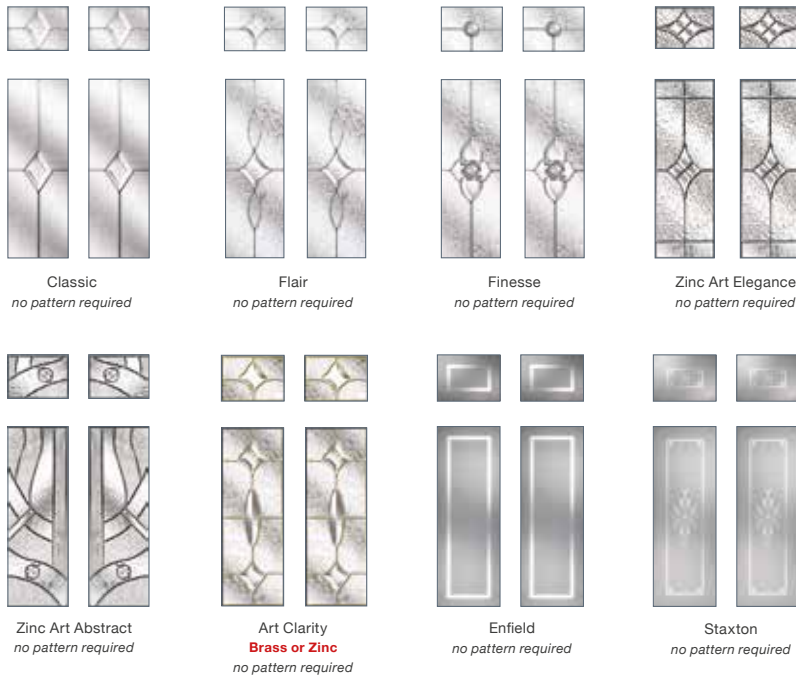

Art Clarity
Brass or Zinc
no pattern required

Staxton
no pattern required

4 Square, Grey, Flair Glass

4 Square

3 Square

Glass Designs

Flair
no pattern
required

Finesse
no pattern
required

Zinc Art
Elegance
no pattern
required

Zinc Art
Abstract
no pattern
required

Enfield
no pattern
required

Staxton
no pattern
required

Glass Designs

Flair
no pattern
required

Finesse
no pattern
required

Zinc Art
Elegance
no pattern
required

Zinc Art
Abstract
no pattern
required

Enfield
no pattern
required

Staxton
no pattern
required

2 Panel 4 Square

3 Panel 1 Square

Glass Designs

Glass Designs

3 Panel 1 Square, Chartwell Green, Dorchester Glass

2 Panel 1 Grill, Darkwood, Satin Glass

2 Panel 1 Grill

2 Panel 1 Square

Glass Patterns

Stippolyte™ Cotswold™ Chantilly™ Digital™ Flemish™ Charcoal Sticks™

Florielle™ Oak™ Satin Autumn™ Minster™

Everglade™ Mayflower™ Contora™ Taffeta™ Pelérine™ Warwick™