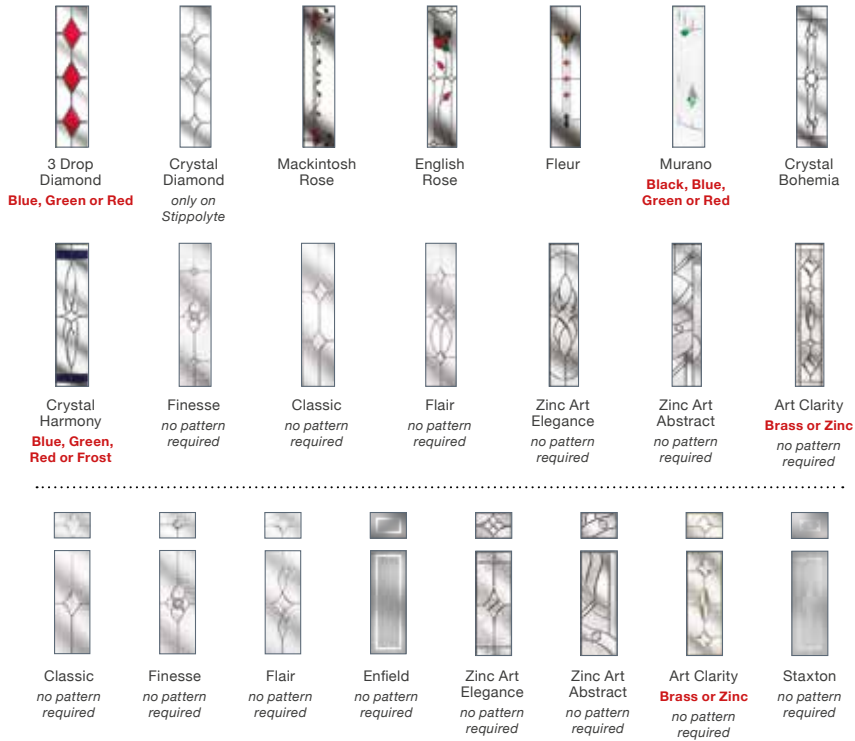

Etched Squares
no pattern required

Kensington
no pattern required

Matrix
no pattern required

Murano
Black, Blue, Green or Red
only on clear

Zinc Art Elegance
no pattern required

Classic
no pattern required

Brass Art Clarity
no pattern required

Mackintosh Rose

Fleur

English Rose

Crystal Bohemia
Blue, Green, Red or Frost

Zinc Art Elegance
no pattern required

Zinc Art Abstract
no pattern required

Staxton
no pattern required

4 Panel 1 Arch

Glass Designs

4 Panel 2 Square

Glass Designs

4 Panel 2 Square, Black Brown, Classic Furniture, Classic Glass

Composite Side Panel

Glazed Side Panel

Glass Designs

Glass Patterns

Colour Options

The doors in our collection are available in a diverse range of colours (both sides) to suit the character of your home. One colour can be selected for the external side of the door and a completely different colour for the interior, allowing the door to truly reflect the homeowner's personality and complement both the building's character and internal design.